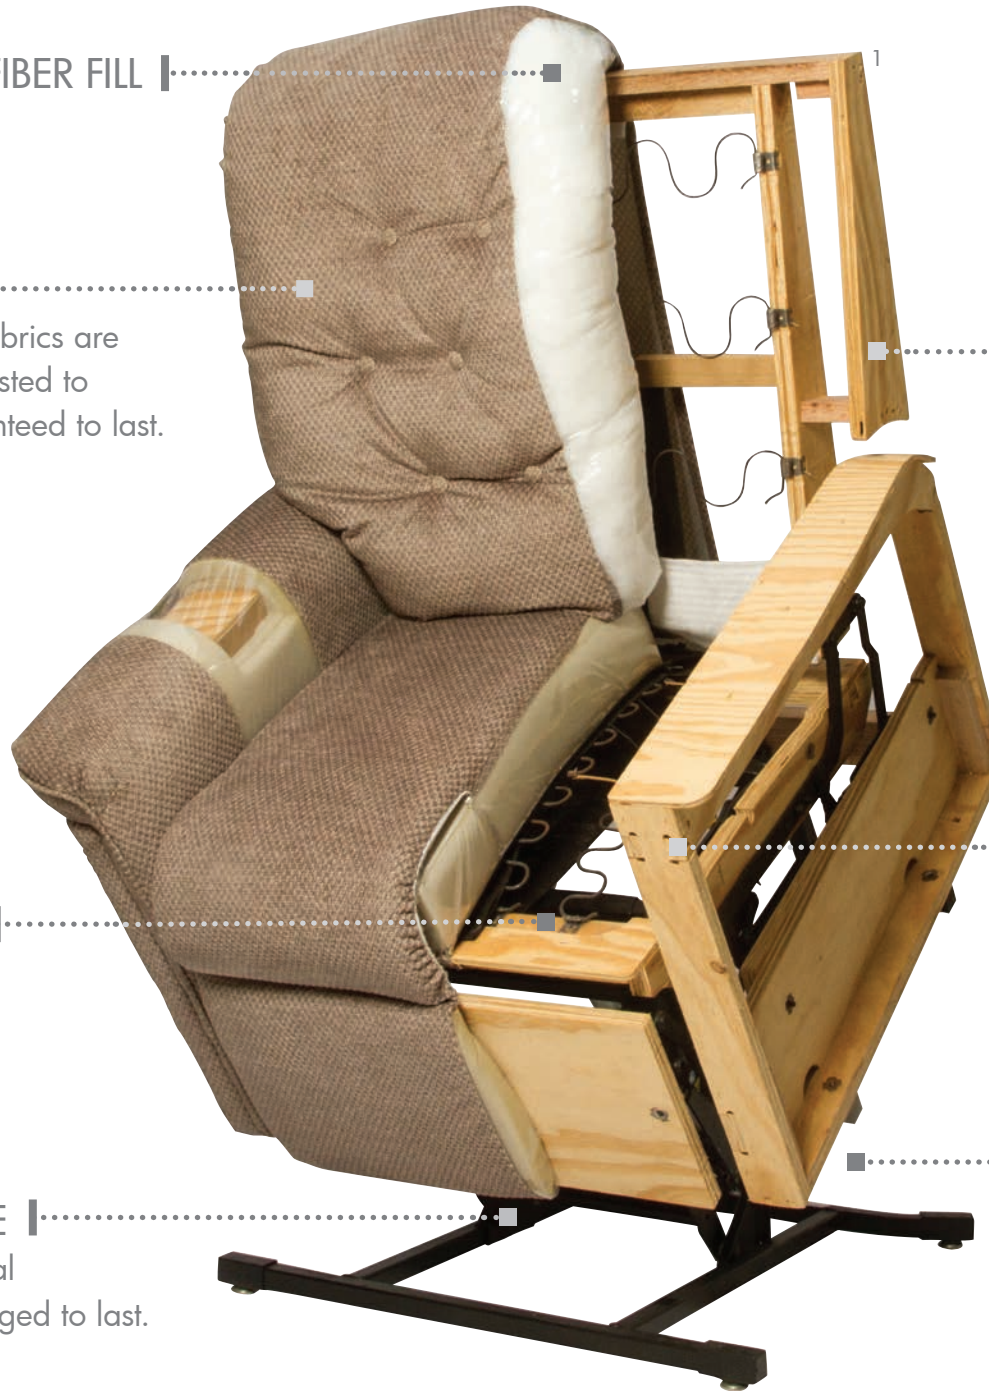

UNIQUE SPRING DESIGN | .....
Interlocking springs ensure maximum support while delivering individualized comfort.

STEEL FRAME | .....
Heavy-duty metal framework is forged to last.