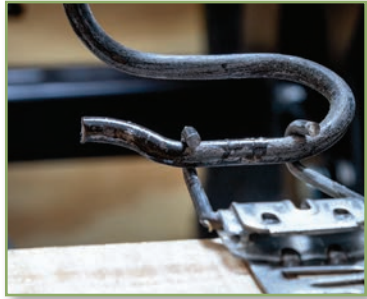

HIGH-RESILIENCY FIBER FILL | .....
for maximum comfort

FABRIC | .....
Soft, comfortable, luxurious fabrics are durable as they are stylish. Tested to commercial standards, guaranteed to last.